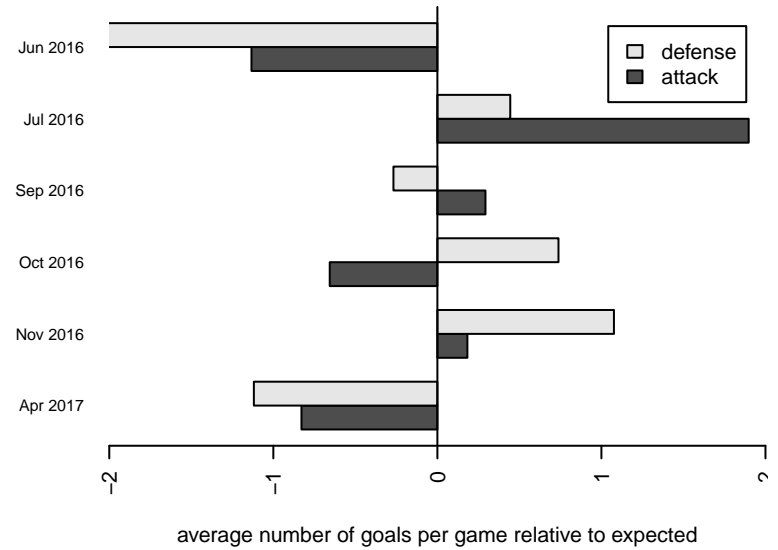

Performance relative to 13 month average