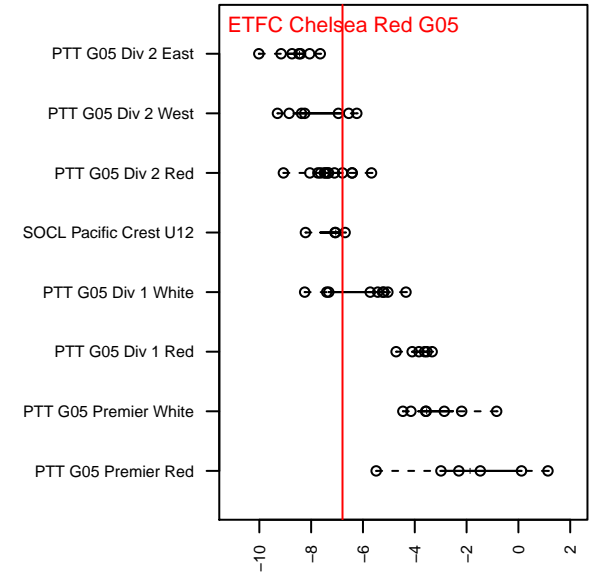

ETFC Chelsea Red G05

Eugene Timbers FC
 Eugene, OR
 G05 total strength=518
 attack=0.48 defense=0.3
 fall league = PTT G05 Div 2 Red
 spr league = Spr OYS G05 Div 1 Red

alt names used:
 ETFC 05G Chelsea Red
 EUGENETIMBERS FC ETFC 05 G CHELSEA
 ETFC 05G Chelsea Red
 ETFC 05G Chelsea Red

Venues played:
 2016 Capital Cup GU12
 2016 Oswego Nike Cup Bronze U12
 2016 PTT G05 Division 2 Red
 2016 OYS Founders Cup G05
 2016 Spr OYS G05 Division 1 Red

ETFC Chelsea Red G05
 Dots are actual minus expected GF (blue circles) and GA (red triangles).
 Blue line is smoothed change in attack strength. Red is smoothed change in defense strength.

**attack and defense variance (black dot)
relative to other teams
and top 10 in region**

**attack and defense rating
relative to others at age
and all opponents in last 13 months**

Performance relative to 13 month average